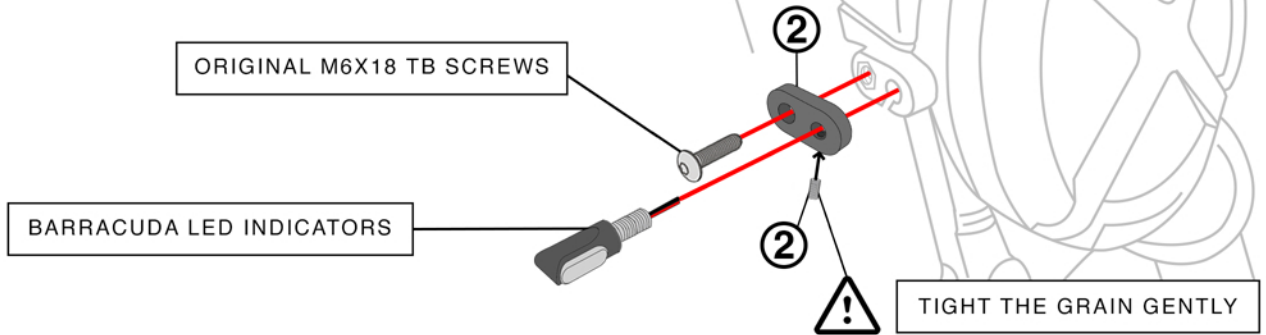

ASSEMBLING INSTRUCTION

LEGEND

INDICATOR BRACKETS KIT

1. SPECIFIC BRACKET STAFFA SPECIFICA SOPORTE ESPECÍFICO SPEZIFISCHE KLAMMER SUPPORT SPÉCIFIQUE	2. GRUB SCREW M3X4 (GRAIN) GRANO M3X4 TORNILLO PRISIONERO M3X4 MADENSCHRAUBE M3X4 VIS SANS TÊTE M3X4

DR8112-26

WWW.BARRACUDAMOTO.COM

FOR FRONT INDICATORS

REPEAT THE FOLLOWING ASSEMBLY STEPS FOR BOTH SIDES OF THE MOTORBIKE